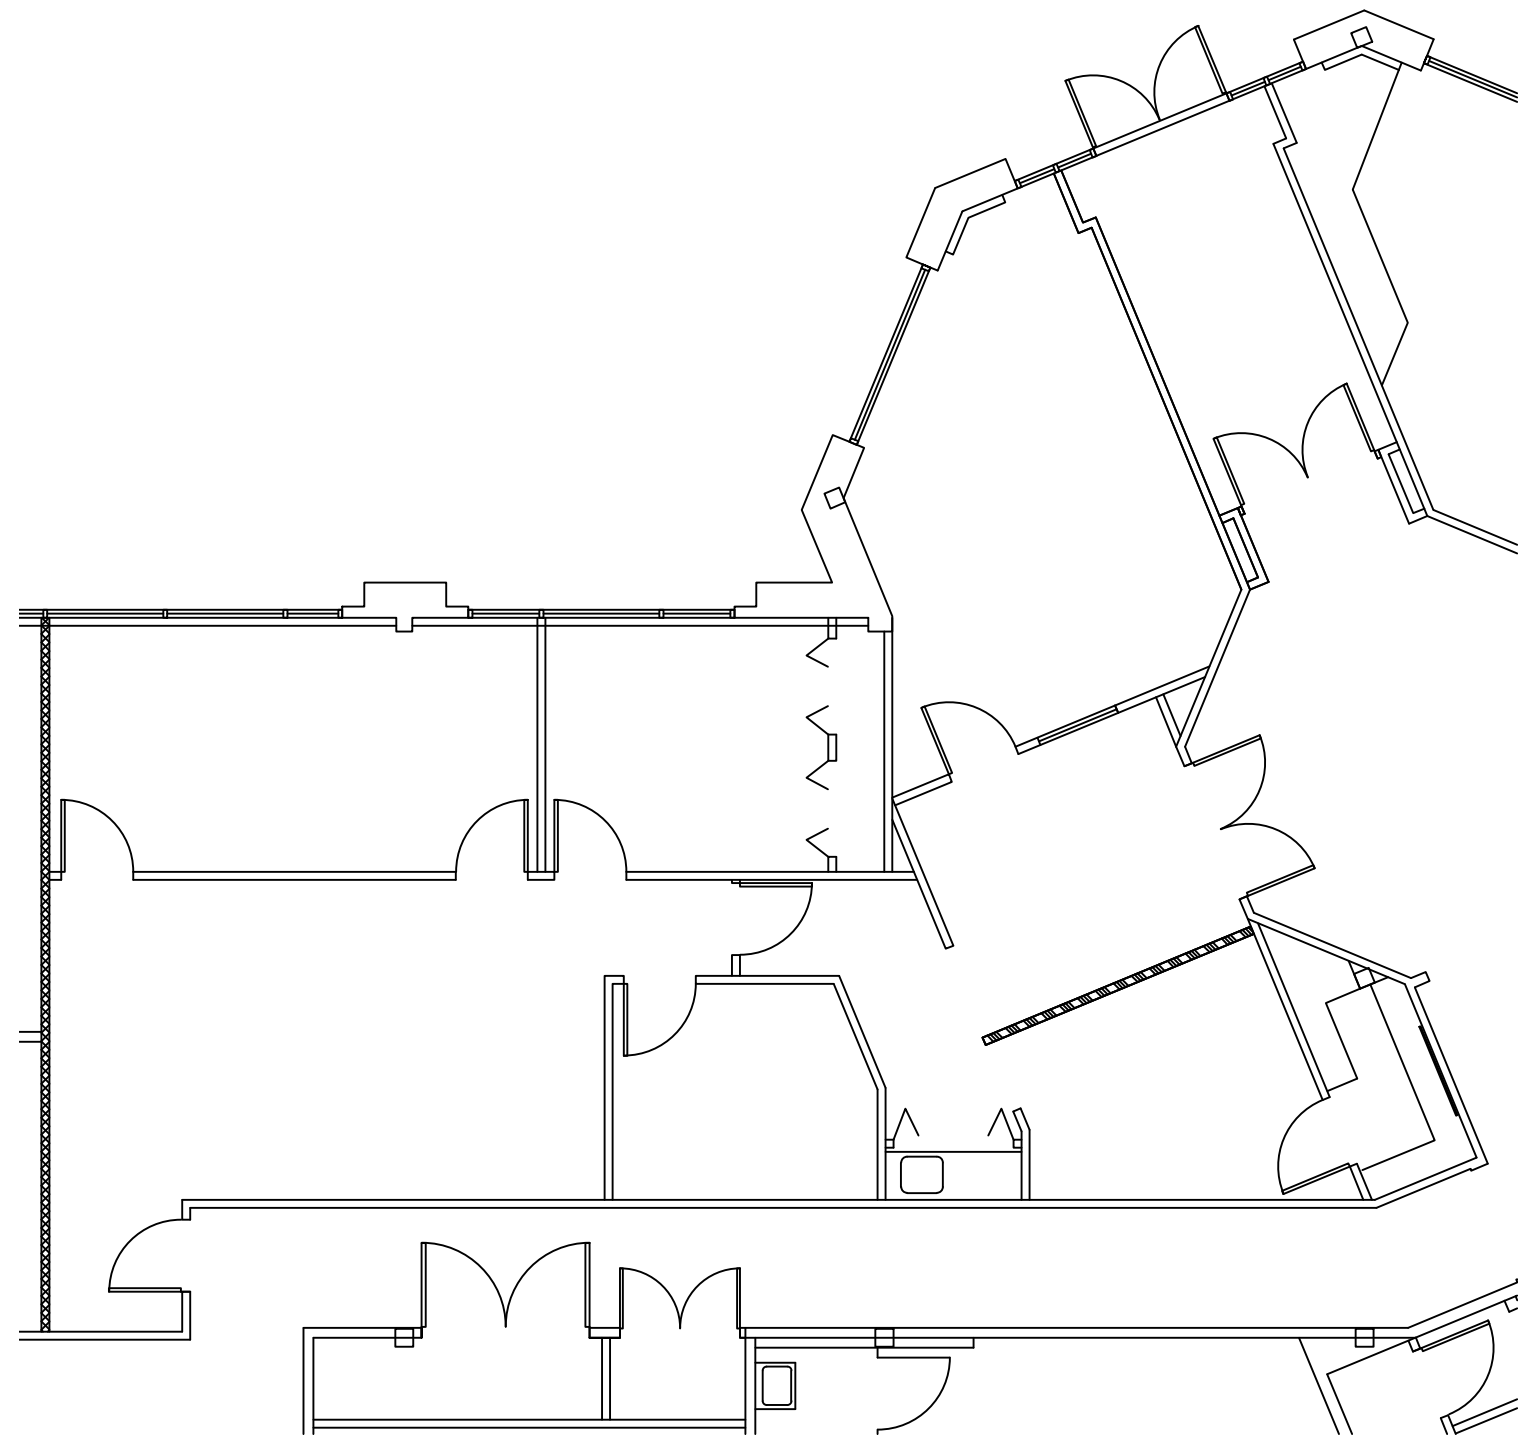

interior planning
+ design

124 lakefront drive
hunt valley, md 21030
410.785.7795

1 AS BUILT
ID-1 1/8"=1'-0"

NOTES:
THIS DRAWING IS FOR INFORMATIONAL AND REFERENCE PURPOSES ONLY. IT IS NOT FOR PRICING OR CONSTRUCTION PURPOSES. THIS SPACE HAS NOT BEEN FIELD VERIFIED BY NFD.

1302 CONCOURSE DRIVE
SUITE 103
LINTHICUM HEIGHTS, MARYLAND
AS BUILT

APPROVALS:	
DATE	BY

THESE DRAWINGS ARE PROTECTED UNDER THE COPYRIGHT ACT OF 1976 AND SHALL NOT BE REPRODUCED WITHOUT THE WRITTEN PERMISSION OF NFD, INC.

NOT FOR CONSTRUCTION

REVISIONS:			
#	DATE	DESCRIPTION	BY

DATE: 6/8/17
SCALE: 1/8"=1'-0"
DRAWN BY: AD
DESIGN BY: AD
CHECKED BY: SG
PROJECT #: JG000

ID.1